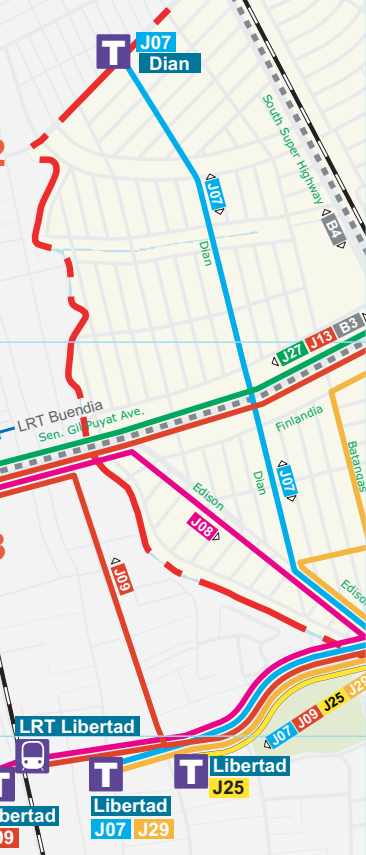

# Makati City Area Transit Map

Jeepney Codes		
Code	Route Name	Endpoint location
J01	Ayala - Mantrade	4C
J02	Ayala - Pateros	3C, 4H
J03	Ayala - Washington	2B, 3D
J04	Ayala - Zapote	1C
J05	Ayala loop	3C
J06	Bel-air - Washington	2B, 3E
J07	Dian - Libertad	2A, 4A
J08	Dominga - Edison - Pasay	4A, 3A
J09	Evangelista - Libertad	4A
J10	FTI - Walter Mart / Pasay Rd.	3B
J11	Guadalupe - AFP Housing	2F
J12	Guadalupe - Ayala	2F
J13	Guadalupe - Cartimar	1F
J14	Guadalupe - Crossing	2F
J15	Guadalupe - Del Pan	2F, 1B
J16	Guadalupe - Fort Bonifacio	2F, 6D
J17	Guadalupe - FTI	2F
J18	Guadalupe - L. Guinto	1F
J19	Guadalupe - Masilang	2F
J20	Guadalupe - Pateros	2F
J21	Kamagong - Malugay	1A, 2B
J22	Kayamanan C - EDSA	4C, 5C
J23	Makati Ave. - Burgos - L. Guinto	1B
J24	Makati Loop	3C, 2D
J25	Pasay Rd. - Libertad	3C, 4A
J26	PRC - Mantrade - Kayamanan C	1B, 4C
J27	PRC - Pasay - Libertad	1B
J28	South Forbes - Gate2 - EDSA	3D, 4F
J29	Washington - Libertad	4A
J30	Washington - Mantrade	2B, 4C

Bus Codes	
Code	Route Description
B1	Routes passing through EDSA mainly
B2	Routes passing through EDSA then to South Super Highway
B3	Routes passing through EDSA-Ayala-Buendia to Manila Area
B4	Routes passing through South Super Highway only
FB	The Fort Bus Terminal is in 3D

Note: The bus and jeepney codes are designed only for this transit map.

Legend	
<b>Symbols</b>	<b>Lines</b>
<ul style="list-style-type: none"> <li>Related Jeep Code</li> <li>Terminal Name</li> <li>Jeepney Terminal</li> <li>Station Name</li> <li>Train Station</li> <li>Jeepney Code with Direction (One-way)</li> <li>Jeepney Code with Direction (Two-way)</li> <li>U-turn</li> <li>Hotel</li> <li>Hospital</li> <li>Landmark</li> <li>Government Agency</li> </ul>	<ul style="list-style-type: none"> <li>Jeepney Routes</li> <li>Bus Route</li> <li>Train Route</li> <li>Boundary</li> <li>One-way Route</li> <li>Route End Point (without Terminal)</li> <li>Target Area</li> <li>Area without Target</li> <li>Open Space</li> <li>Water</li> </ul>