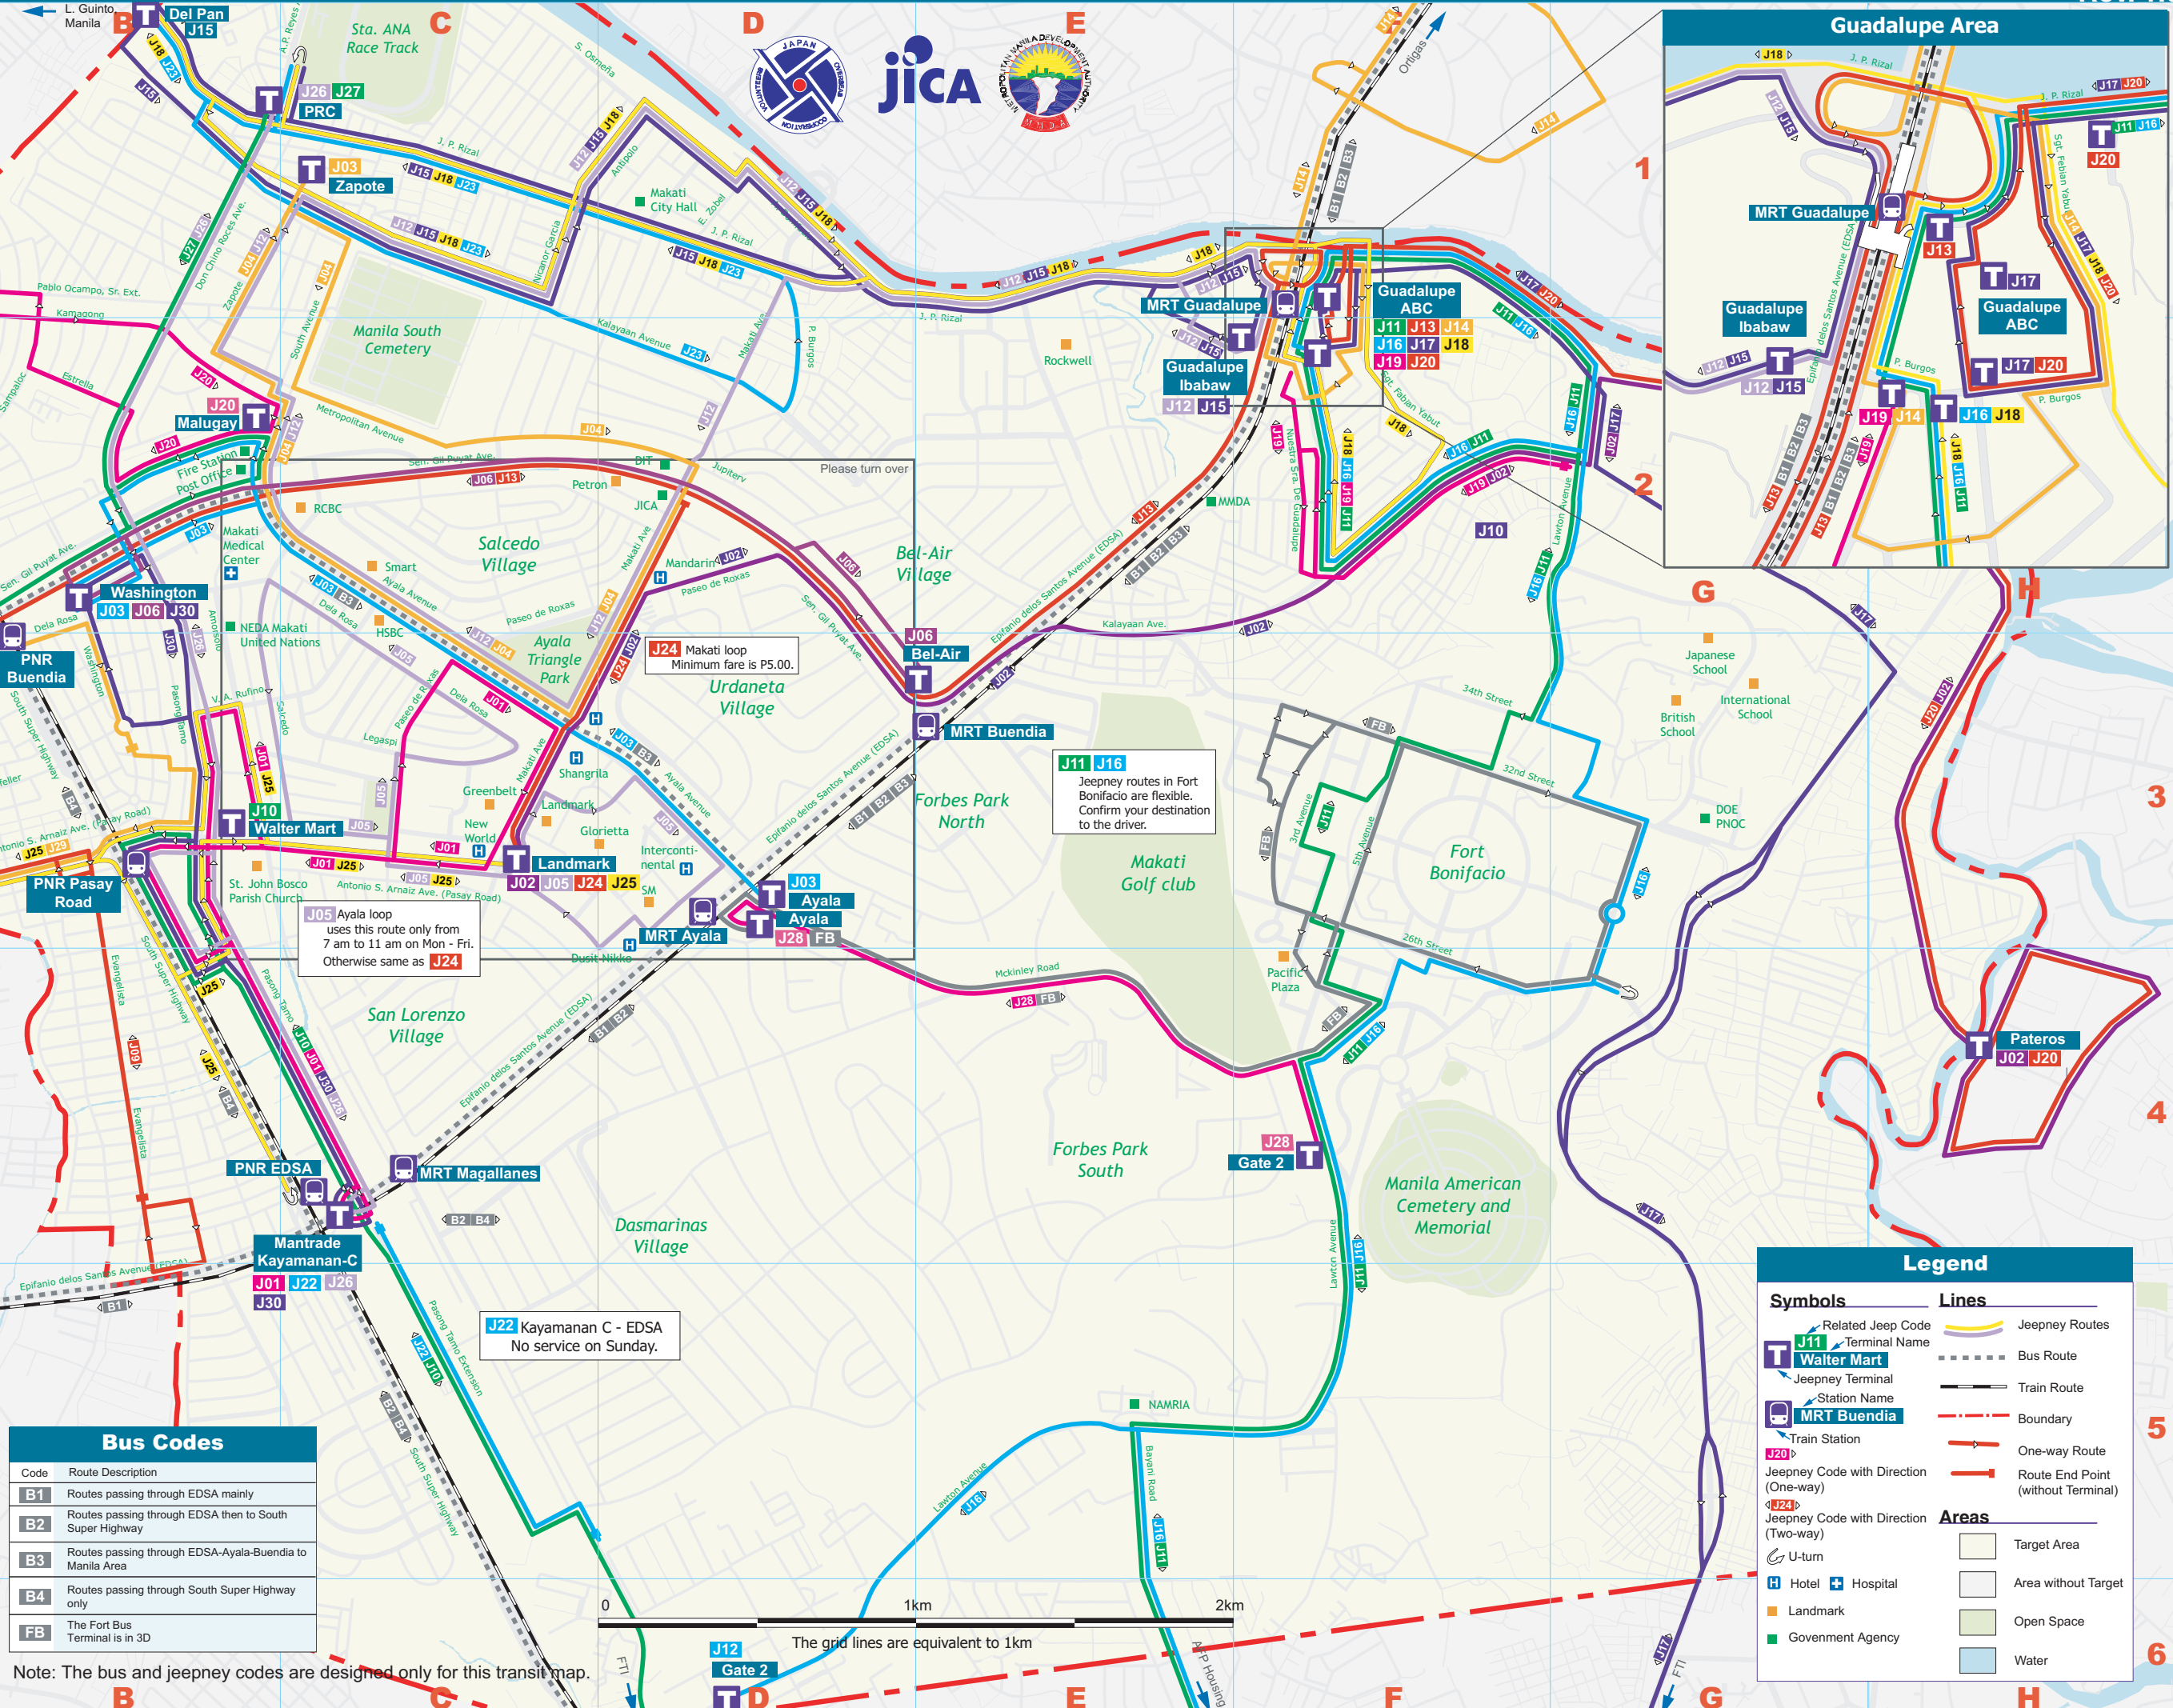

# Makati City Area Transit Map

Jeepney Codes		
Code	Route Name	Endpoint location
J01	Ayala - Mantrade	4C
J02	Ayala - Pateros	3C, 4H
J03	Ayala - Washington	2B, 3D
J04	Ayala - Zapote	1C
J05	Ayala loop	3C
J06	Bel-air - Washington	2B, 3E
J07	Dian - Libertad	2A, 4A
J08	Dominga - Edison - Pasay	4A, 3A
J09	Evangelista - Libertad	4A
J10	FTI - Walter Mart / Pasay Rd.	3B
J11	Guadalupe - AFP Housing	2F
J12	Guadalupe - Ayala	2F
J13	Guadalupe - Cartimar	1F
J14	Guadalupe - Crossing	2F
J15	Guadalupe - Del Pan	2F, 1B
J16	Guadalupe - Fort Bonifacio	2F, 6D
J17	Guadalupe - FTI	2F
J18	Guadalupe - L. Guinto	1F
J19	Guadalupe - Masilang	2F
J20	Guadalupe - Pateros	2F
J21	Kamagong - Malugay	1A, 2B
J22	Kayamanan C - EDSA	4C, 5C
J23	Makati Ave. - Burgos - L. Guinto	1B
J24	Makati Loop	3C, 2D
J25	Pasay Rd. - Libertad	3C, 4A
J26	PRC - Mantrade - Kayamanan C	1B, 4C
J27	PRC - Pasay - Libertad	1B
J28	South Forbes - Gate2 - EDSA	3D, 4F
J29	Washington - Libertad	4A
J30	Washington - Mantrade	2B, 4C

Bus Codes	
Code	Route Description
B1	Routes passing through EDSA mainly
B2	Routes passing through EDSA then to South Super Highway
B3	Routes passing through EDSA-Ayala-Buendia to Manila Area
B4	Routes passing through South Super Highway only
FB	The Fort Bus Terminal is in 3D

Note: The bus and jeepney codes are designed only for this transit map.

Legend	
<b>Symbols</b>	<b>Lines</b>
<ul style="list-style-type: none"> <li>Related Jeep Code</li> <li>Terminal Name</li> <li>Jeepney Terminal</li> <li>Station Name</li> <li>Train Station</li> <li>Jeepney Code with Direction (One-way)</li> <li>Jeepney Code with Direction (Two-way)</li> <li>U-turn</li> <li>Hotel</li> <li>Hospital</li> <li>Landmark</li> <li>Government Agency</li> </ul>	<ul style="list-style-type: none"> <li>Jeepney Routes</li> <li>Bus Route</li> <li>Train Route</li> <li>Boundary</li> <li>One-way Route</li> <li>Route End Point (without Terminal)</li> <li>Target Area</li> <li>Area without Target</li> <li>Open Space</li> <li>Water</li> </ul>